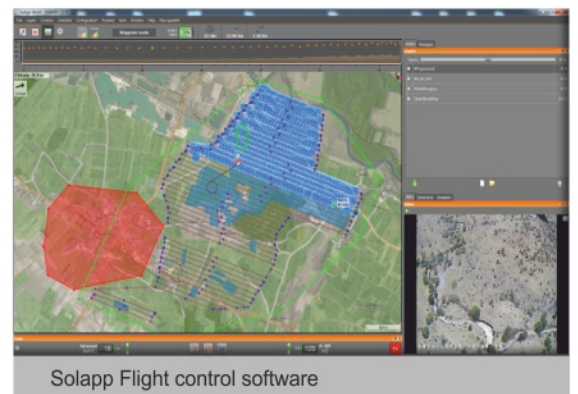

Mama Bear offers a triple communication link strategy with hot redundant command and control (C2) links ensuring safe operations. The communication links allow operations up to 20 km in range.

With the 3G option, forget about C2 range limitation, regardless of the terrain configurations! With the SAT Bear option, broadcast the UAV video to your users live through a high speed satellite internet connection.

The Delair-Tech Mama Bear antenna comes with its rugged flight case and is the perfect tool when it comes to long range flights on unprepared fields of operation. With Mama Bear GCS, experience our fully featured advanced graphical Solapp.

Package Content : 1 antenna controller, 1 motorized stand, 1 set of antennas, 1 battery & charger, 1 rugged transport case, 1 control joystick, 2 Solapp licenses.

* 50lapp host PC not provided: ask for host PC specifications.
** 3G communication to the UAV is available as an option
*** Depends on the environment

20 km DATA/ C2LINK RANGE | 5 min DEPLOYMENT TIME | Real-time MAPPING | Automatic TRACKING ANTENNA