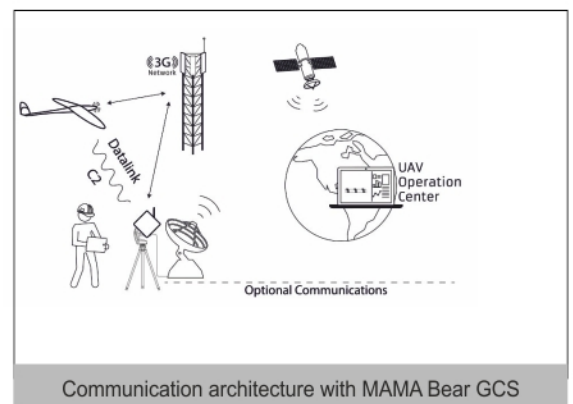

Mama Bear offers a triple communication link strategy with hot redundant command and control (C2) links ensuring safe operations. The communication links allow operations up to 20 km in range.

With the 3G option, forget about C2 range limitation, regardless of the terrain configurations! With the SAT Bear option, broadcast the UAV video to your users live through a high speed satellite internet connection.

The Delair-Tech Mama Bear antenna comes with its rugged flight case and is the perfect tool when it comes to long range flights on unprepared fields of operation. With Mama Bear GCS, experience our fully featured advanced graphical Solapp.

Package Content : 1 antenna controller, 1 motorized stand, 1 set of antennas, 1 battery & charger, 1 rugged transport case, 1 control joystick, 2 Solapp licenses.

* 50lapp host PC not provided: ask for host PC specifications.
** 3G communication to the UAV is available as an option
*** Depends on the environment

20 km DATA/ C2LINK RANGE | 5 min DEPLOYMENT TIME | Real-time MAPPING | Automatic TRACKING ANTENNA